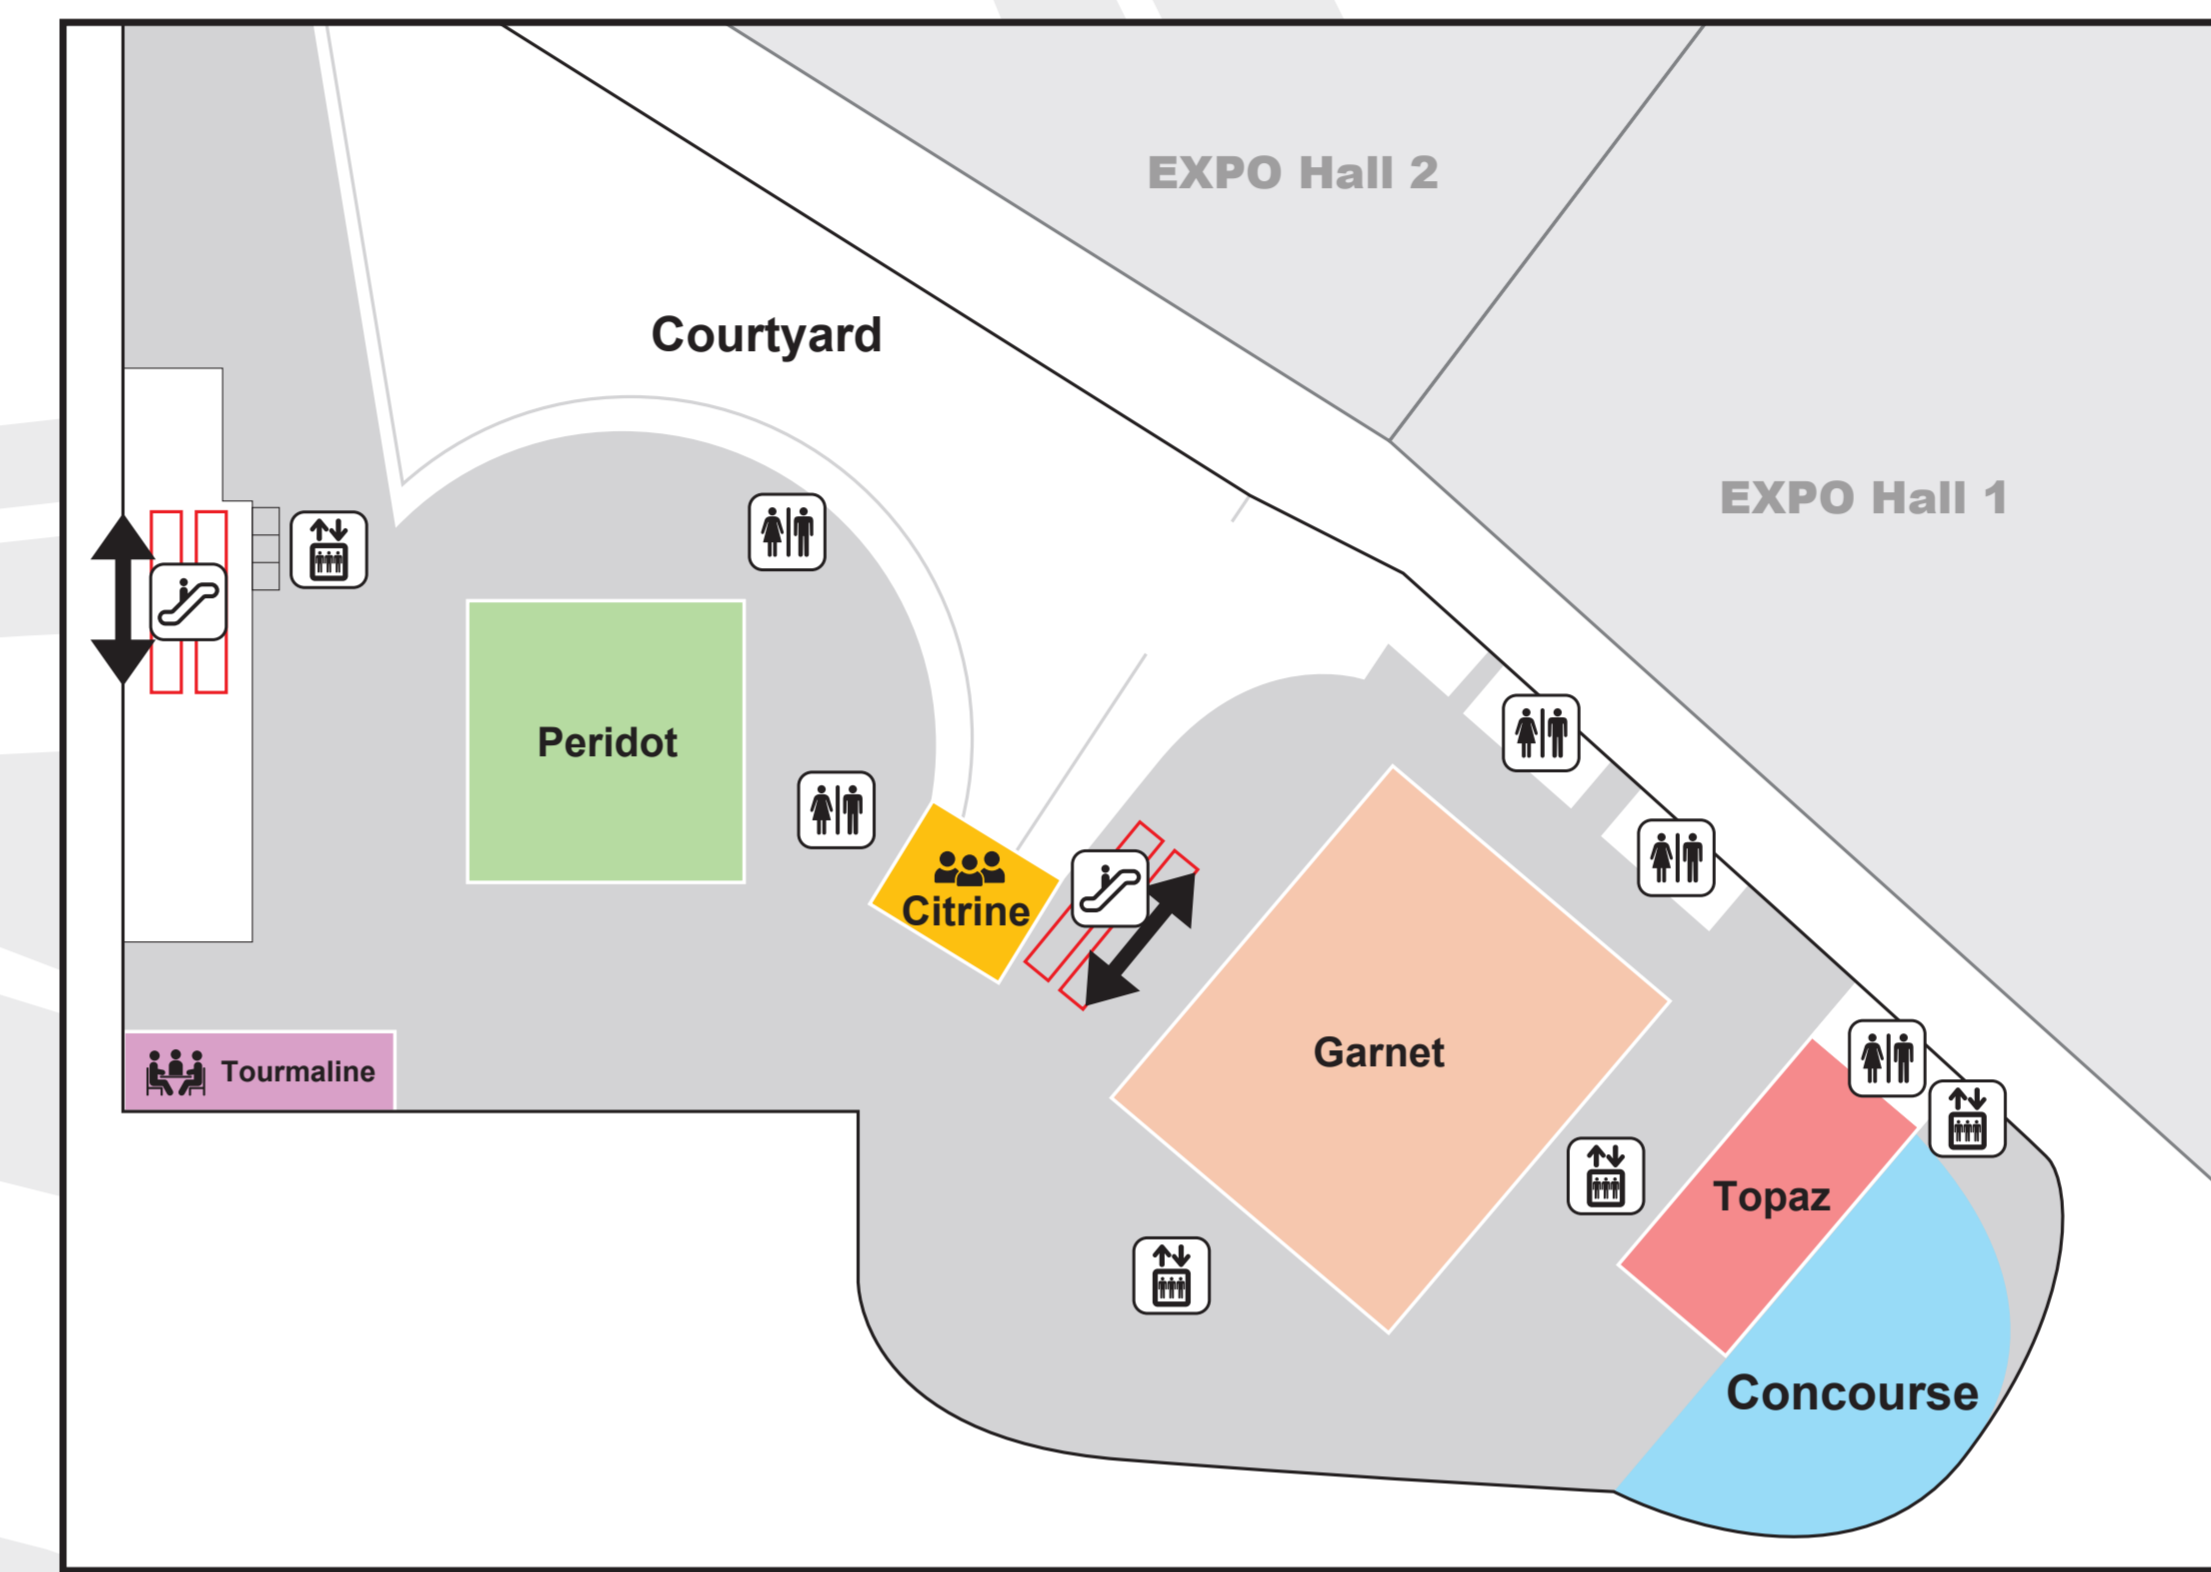

ICLR 2025

Overview Map

Size: 900mmL x 600mmH

Scale: 1:1

ICLR

International Conference On Learning Representations

EXHIBIT PROFILE

- Plenary / Keynotes - Hall 1
- Exhibition & Posters - Hall 2
- Poster - Hall 3
- Workshop rooms (HF 1 to HF 7) - Hall 4
- Peridot Room
- Garnet Room
- Citrine Room
- Topaz Room
- Tourmaline Room
- Opal Room

FACILITIES

- Left Luggage Service
- Kids Napping Room
- ATM / Cash Machine
- F&B Outlets
- Alternative Parking
- Bus Stop
- Taxi Stand
- Tourmaline 209 - Board Meeting Room
- Citrine 211 - Organizer Office
- First Aid