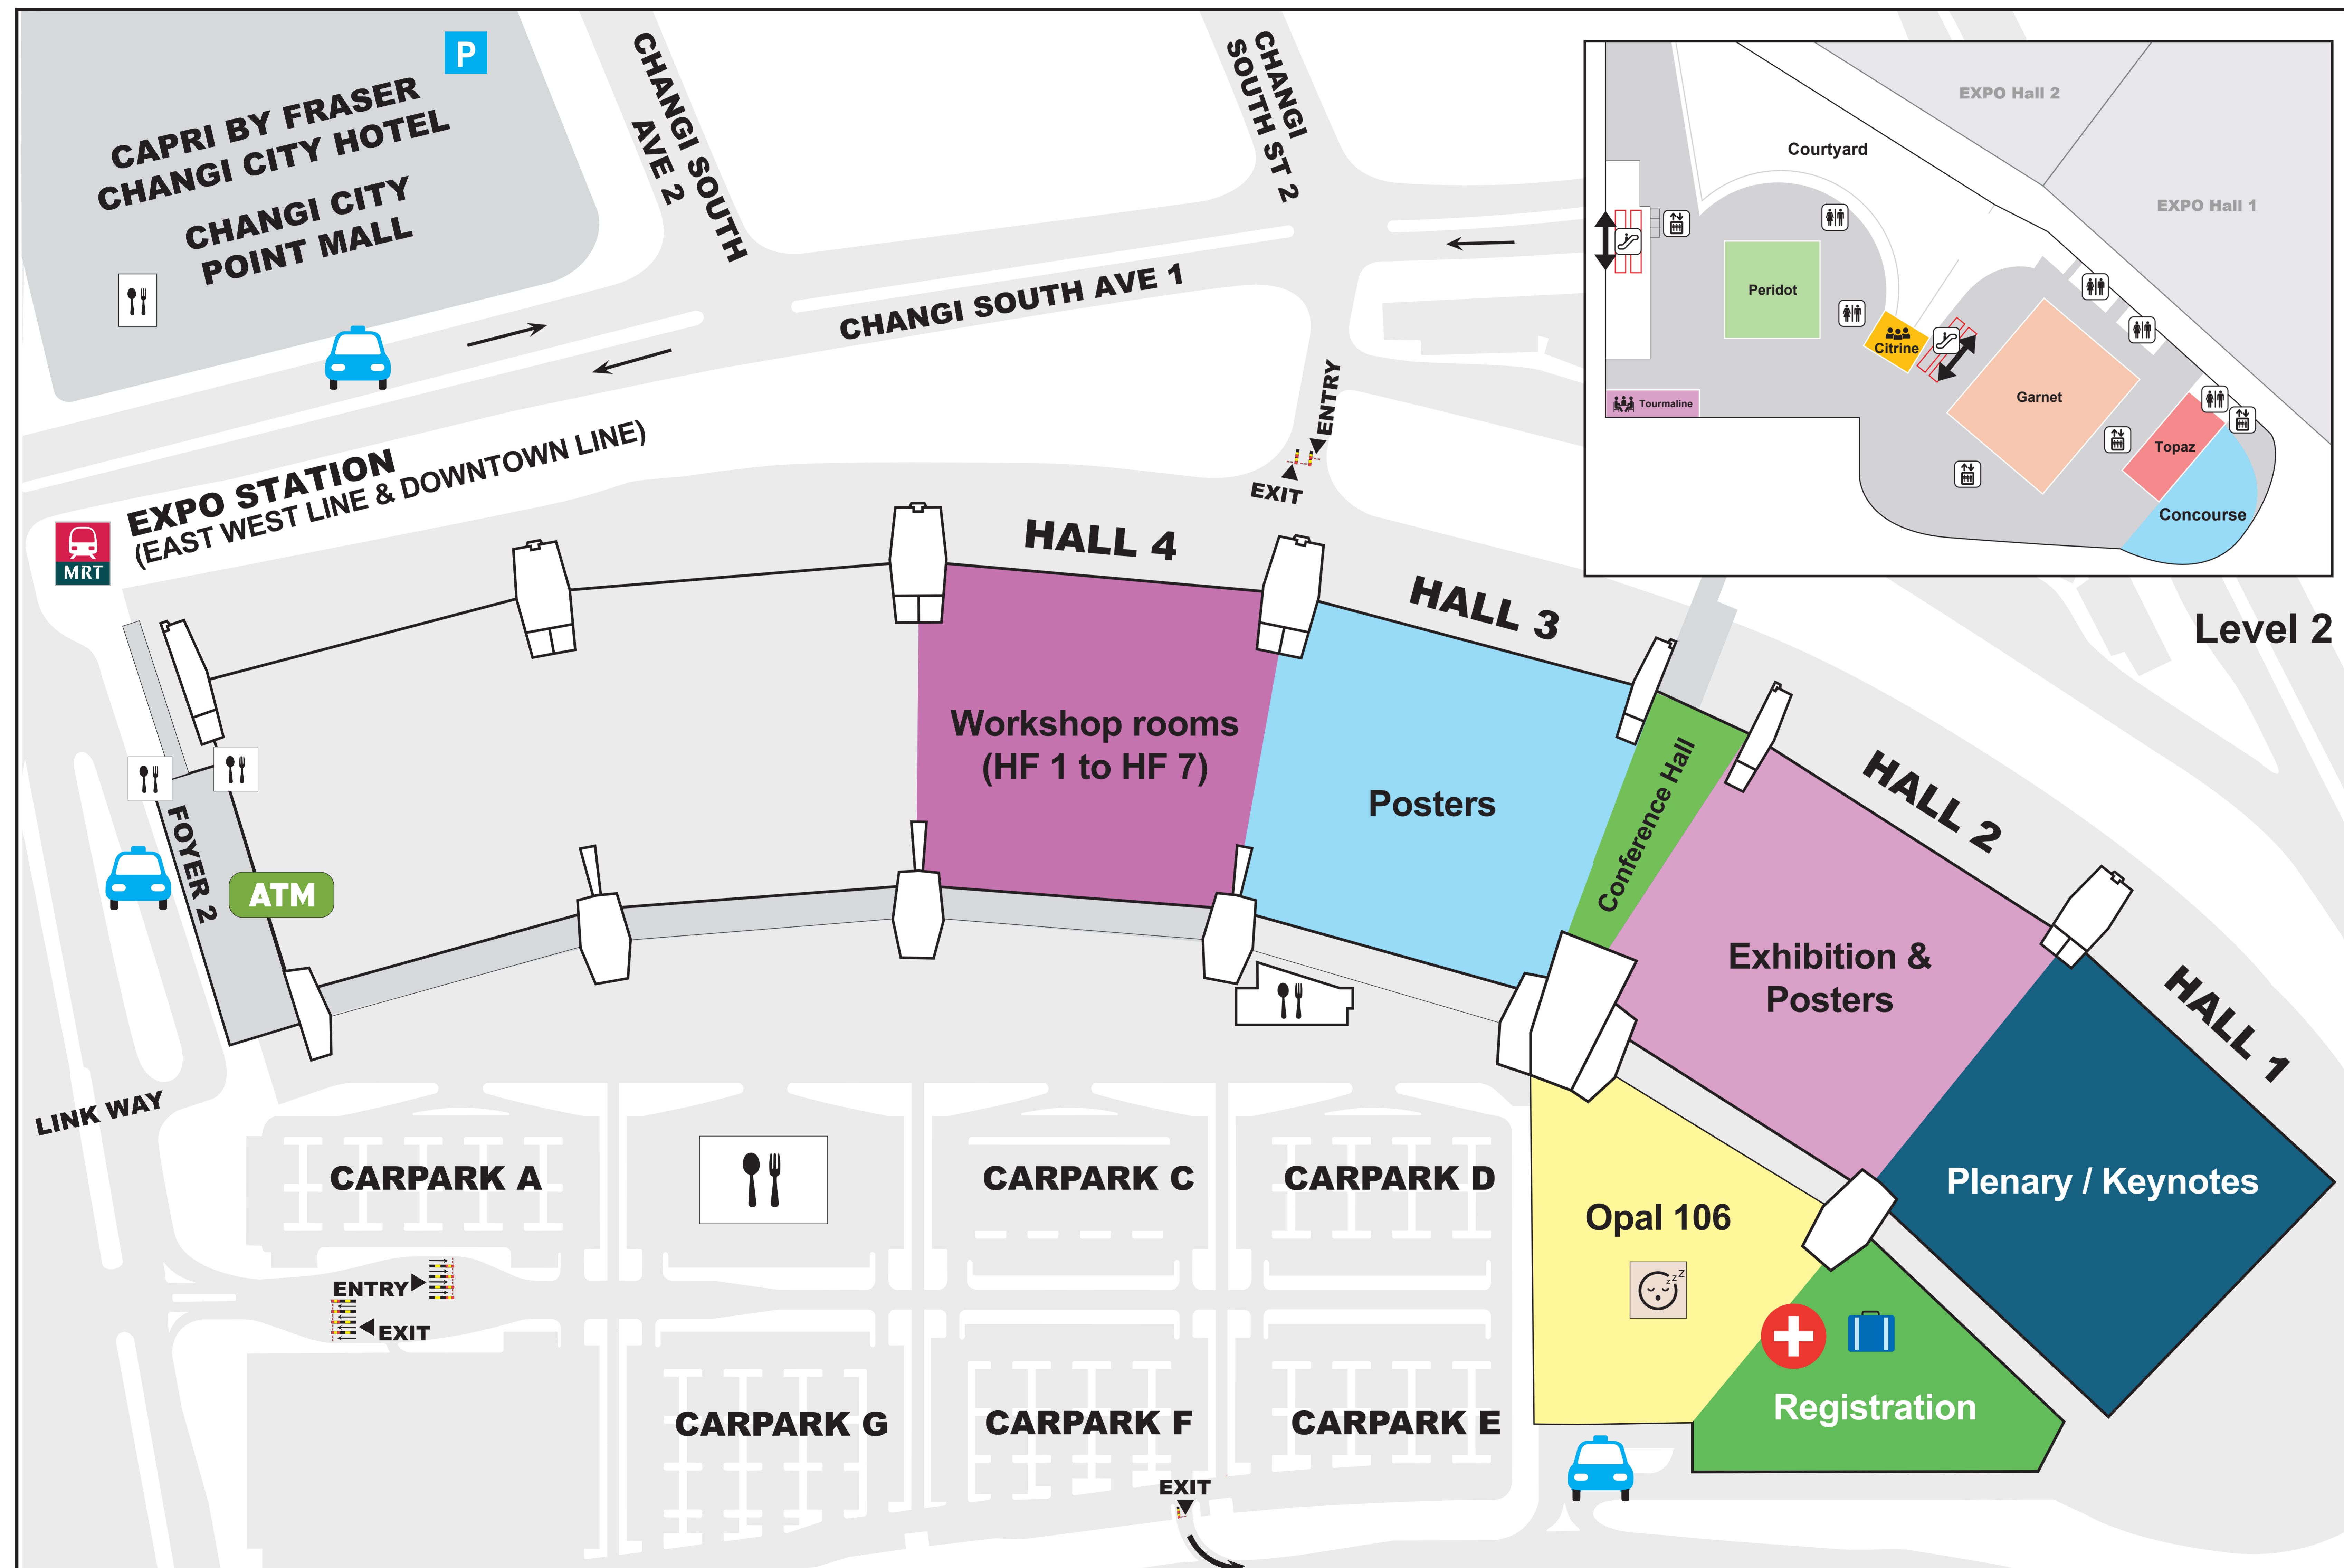

ICLR 2025

Overview Map

Size: 900mmL x 600mmH

Scale: 1:1

ICLR

International Conference On Learning Representations

EXHIBIT PROFILE

- Plenary / Keynotes - Hall 1
- Exhibition & Posters - Hall 2
- Poster - Hall 3
- Workshop rooms (HF 1 to HF 7) - Hall 4
- Peridot Room
- Garnet Room
- Citrine Room
- Topaz Room
- Tourmaline Room
- Opal Room

FACILITIES

- Left Luggage Service
- Kids Napping Room
- ATM / Cash Machine
- F&B Outlets
- Alternative Parking
- Bus Stop
- Taxi Stand
- Tourmaline 209 - Board Meeting Room
- Citrine 211 - Organizer Office
- First Aid